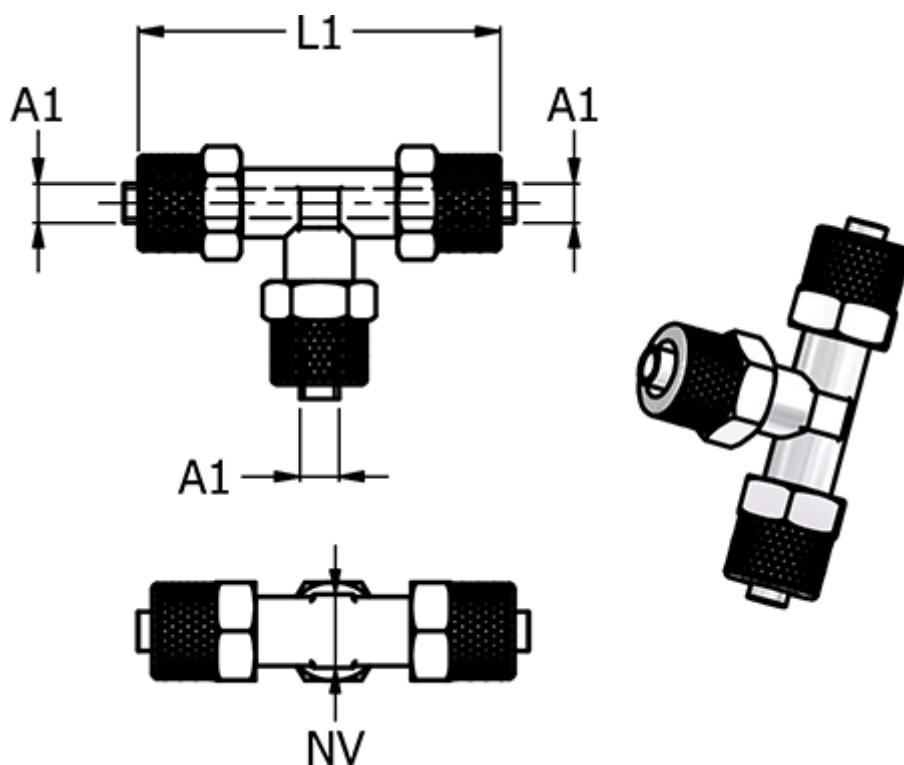

Article number: 5861480012

Description: Push-on fitting 14.800-12, metal $\text{Ø}12/10$ -" $\text{Ø}12/10$ - $\text{Ø}12/10$
Tee

Measures

Hose diameter A1 = 12/10

L1 = 62

NV = 17